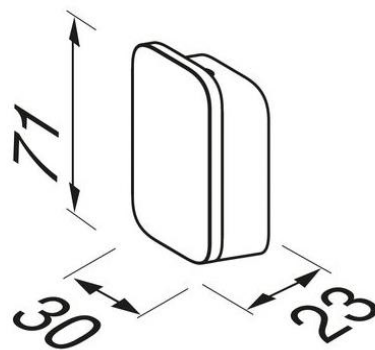

Brand : Geesa, Netherlands
Name : Shift Brushed Gold – Hook Medium
Item Code : 9967-07
Designer : Geesa
Color / Finish : Brushed Gold
Dimensions : Overall (LxWxH in cm)
3.0 x 2.3 x 7.1cm

Product info:

- Finishing: Coating
- Material: Brass; Stainless steel
- Mounting type: Screws
- Mounting set included: Yes
- Center to center distance (mm): 24
- Weight limit (kg): 10